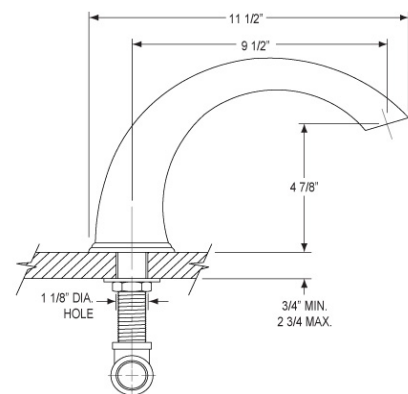

Deck Tub Set Model K1158DT_003

FEATURES

- Style: Baroque Treasures
- Collection: Carrara
- Temperature controlled by handles
- 1-1/2" (38mm) hole size for valves
- 1-1/8" (29mm) hole size for spout
- K5120 Deck Tub Spout and 3/4" Valves

COLOR FINISHES

- Polished Nickel (K1158DT_014)
- Satin Nickel (K1158DT_015)
- Pewter (K1158DT_15A)
- Polished Chrome (K1158DT_026)
- Polished Brass (K1158DT_003)
- Polished Brass Antiqued (K1158DT_007)
- Satin Brass (K1158DT_004)
- Polished Gold (K1158DT_025)
- Polished Gold Antiqued (K1158DT_25D)
- Satin Gold (K1158DT_024)
- Satin Gold Antiqued (K1158DT_24D)
- Satin Jeweler's Gold (K1158DT_24J)
- Old English Brass (K1158DT_OEB)
- Antique Brass (K1158DT_047)
- Antique Bronze (K1158DT_11B)

WARRANTY

- Limited Lifetime

COMPLIES WITH

- ADA
- A112.18.1-05/CSA B125.1-2005-CERTIFIED
- cUPC-CERTIFIED
- UPC-CERTIFIED