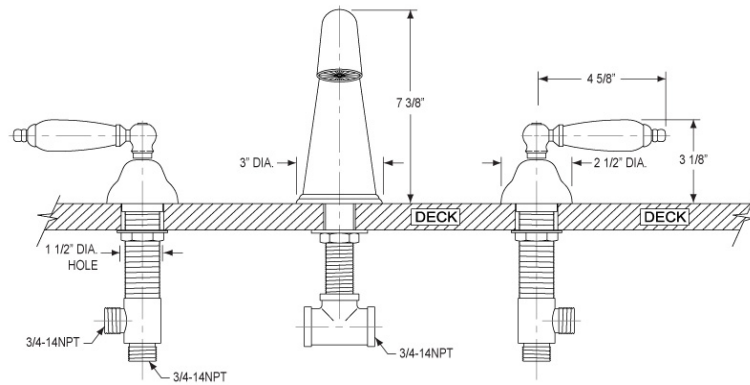

Deck Tub Set Model K1158DT_003

FEATURES

- Style: Baroque Treasures
- Collection: Carrara
- Temperature controlled by handles
- 1-1/2" (38mm) hole size for valves
- 1-1/8" (29mm) hole size for spout
- K5120 Deck Tub Spout and 3/4" Valves

COLOR FINISHES

- Polished Nickel (K1158DT_014)
- Satin Nickel (K1158DT_015)
- Pewter (K1158DT_15A)
- Polished Chrome (K1158DT_026)
- Polished Brass (K1158DT_003)
- Polished Brass Antiqued (K1158DT_007)
- Satin Brass (K1158DT_004)
- Polished Gold (K1158DT_025)
- Polished Gold Antiqued (K1158DT_25D)
- Satin Gold (K1158DT_024)
- Satin Gold Antiqued (K1158DT_24D)
- Satin Jeweler's Gold (K1158DT_24J)
- Old English Brass (K1158DT_OEB)
- Antique Brass (K1158DT_047)
- Antique Bronze (K1158DT_11B)

WARRANTY

- Limited Lifetime

COMPLIES WITH

- ADA
- A112.18.1-05/CSA B125.1-2005-CERTIFIED
- cUPC-CERTIFIED
- UPC-CERTIFIED