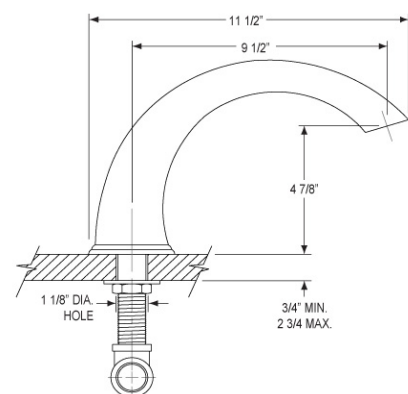

Image shown may not be in the finish selected