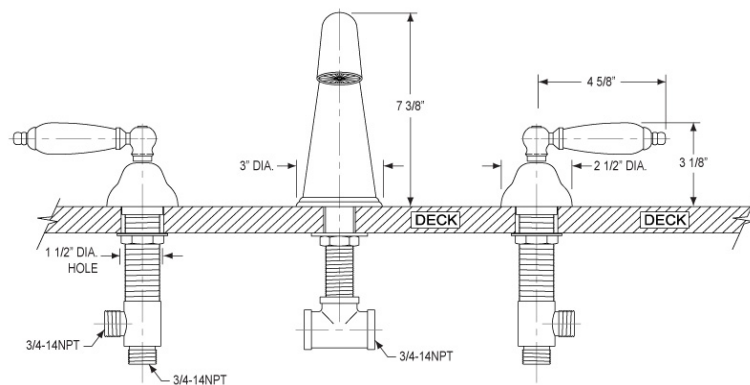

Image shown may not be in the finish selected